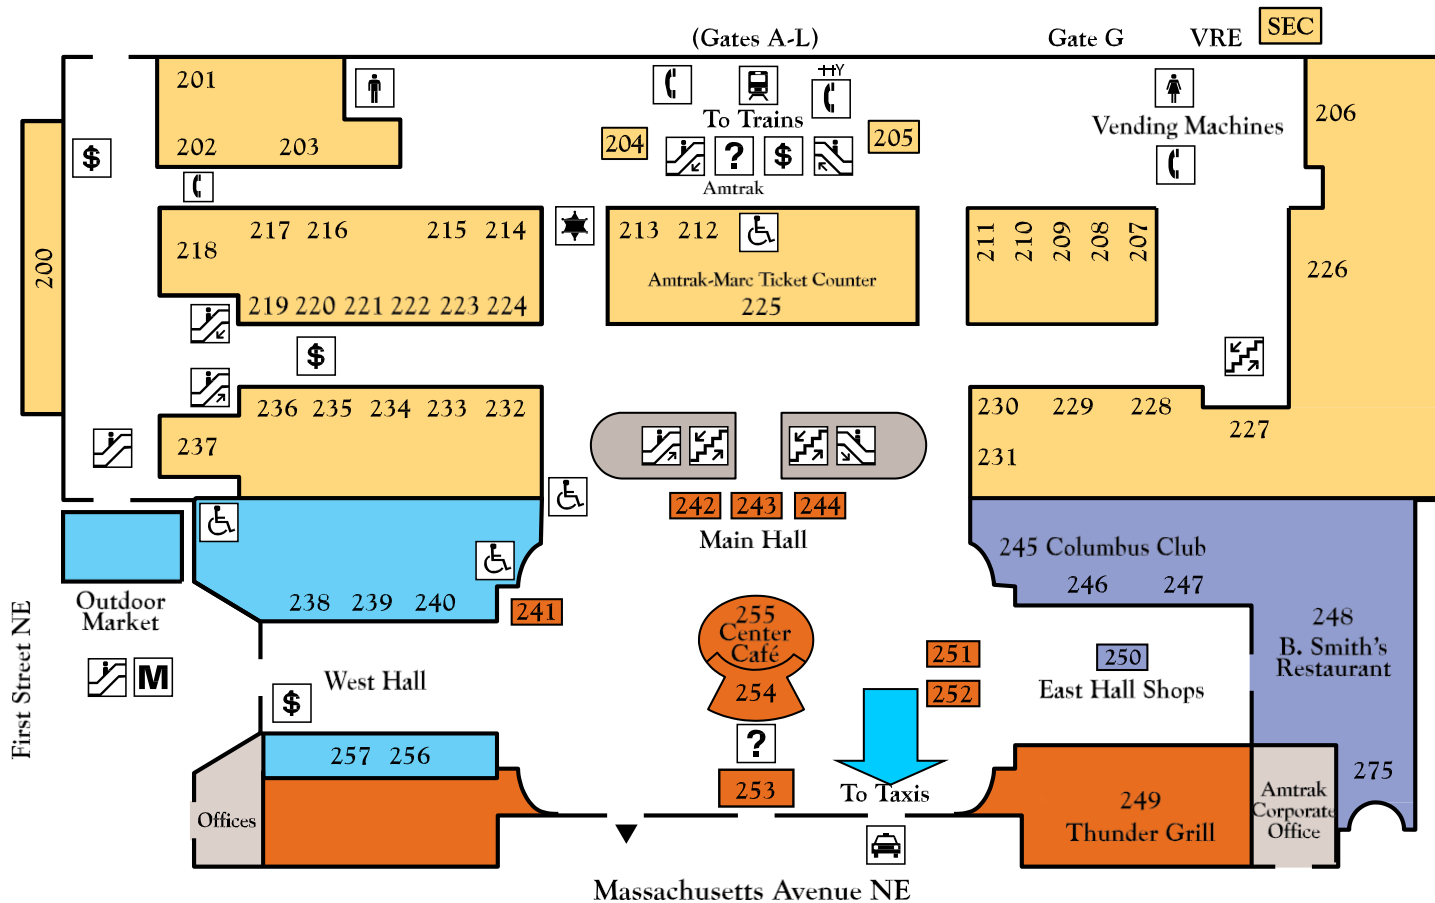

The Cooke Foundation Shuttle from Union Station to the National Conference Center

The blue arrow indicates where the Cooke Foundation shuttle buses will pick you up. Note that it's on the street level of the terminal building. Look for the Cooke Foundation staff member wearing a black polo shirt at that location. In the event you cannot locate the shuttle or Foundation staff member, please call: 703-439-7866

Union Station Street Level Terminal Map

Street Level